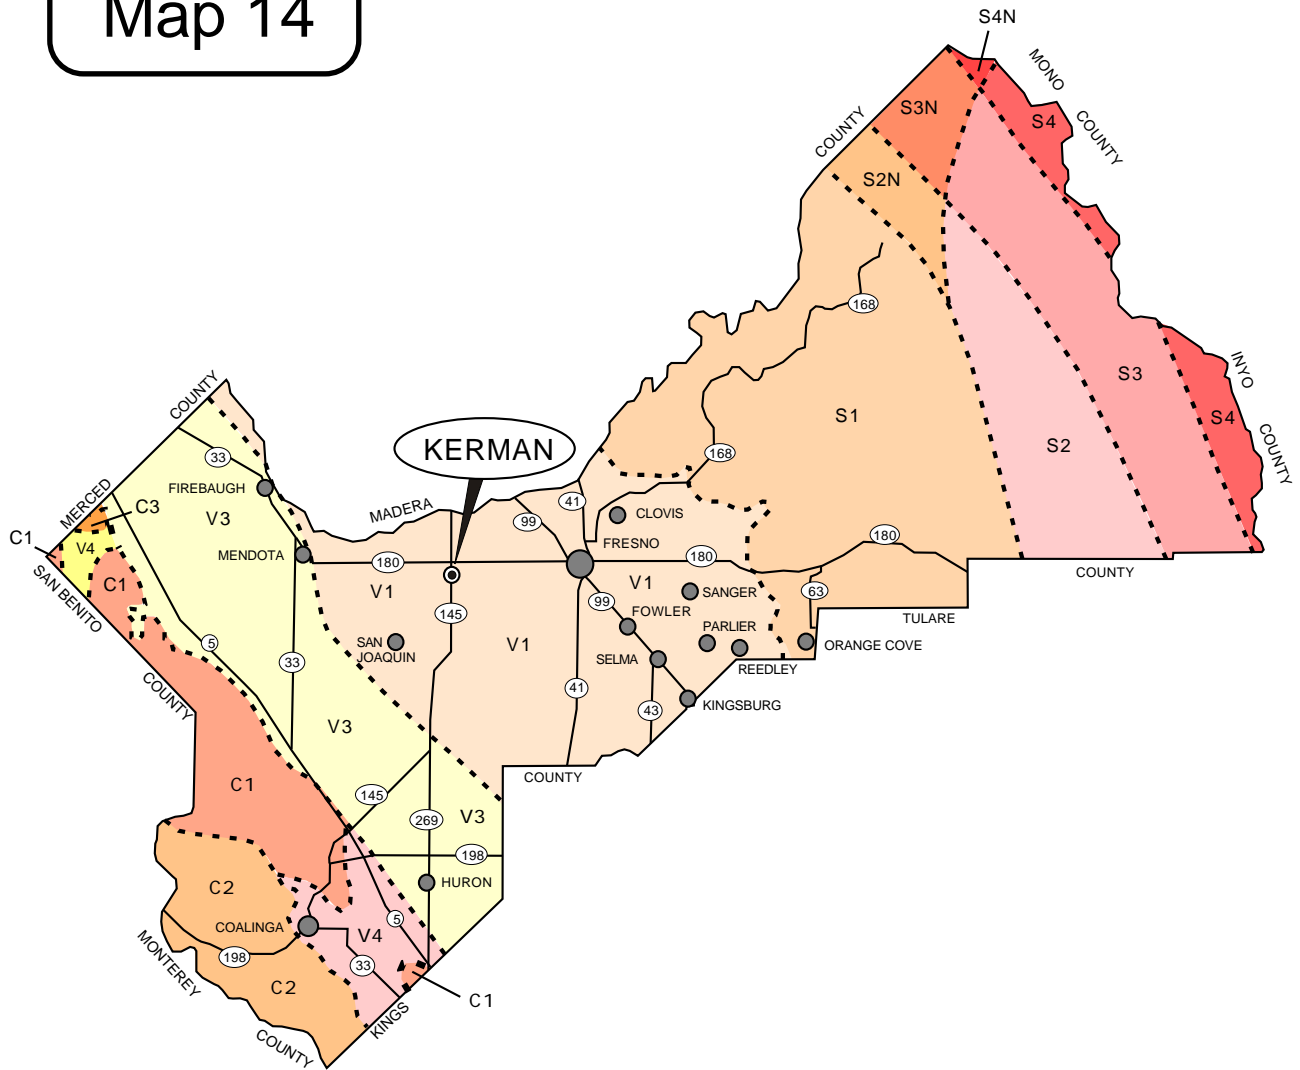

2007 Kerman General Plan Update

Map 14

Fresno County Seismic Zones

- V1-V4 Valley Zones
- S1 Western Sierra
- S2 Central Sierra
- S2N Northeast Central Sierra
- S3 Eastern Sierra
- S3N Northeast Sierra
- S4 Extreme East Sierra
- S4N Extreme Northeast Sierra

Map adapted from *Five Counties Seismic Safety Element, 1974*